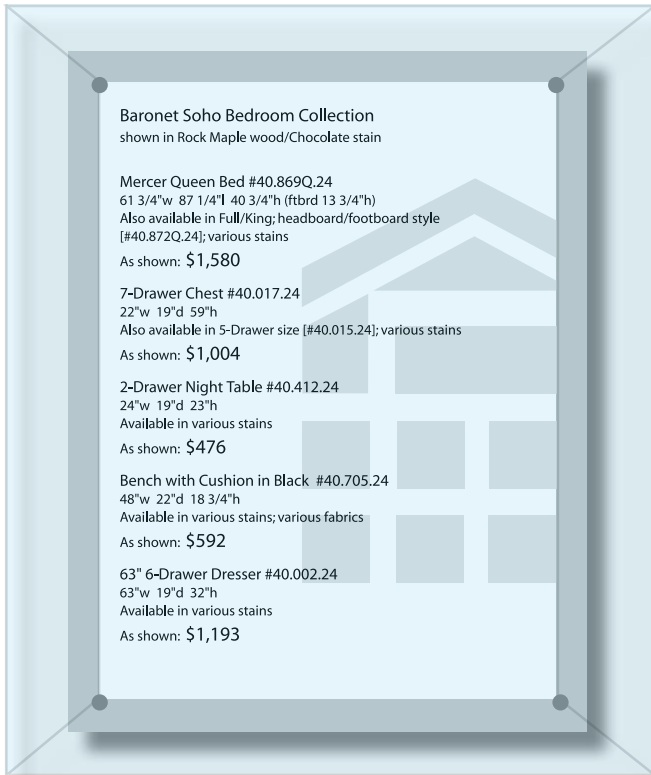

---

GOAL: To develop an identity package that represents the “modern home” furnishings that Domicile has to offer.

**Domicile**  
FURNITURE

Permanent collection signage in  
 beveled glass display

Floor model pricing with silk  
 floss & upholsterer's pin