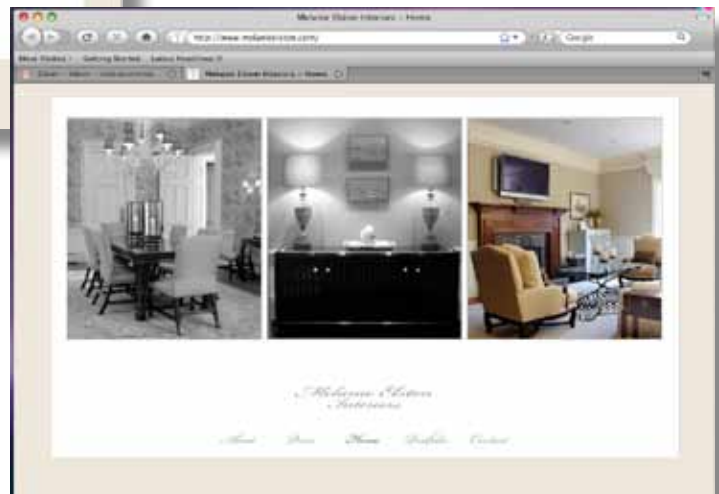

---

GOAL: To develop fresh new look that works in conjunction with her website branding.

Melanie Elston Interior Design  
Logo & Identity Design

Letterhead and Logo

black jade creative

GOAL: To continue to develop website in conjunction with her printed branding.